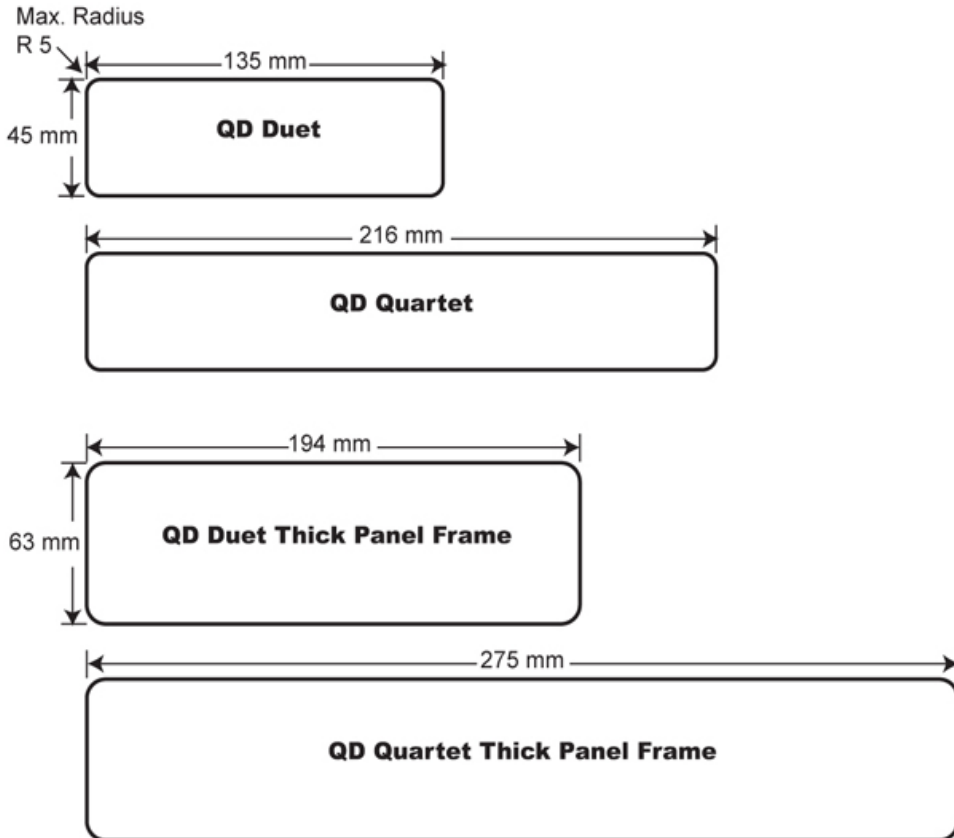

QD power TECHNICAL

QD power features:

- The 4 gang QD incorporates multi directional sockets to allow for an array of chargers and battery packs.
- All of the QD power series have incorporated 4 flexible yellow retaining clips which can secure into panels up to 2.6mm Thick.
- All the QD power series sockets are auto-switched
- Contains high quality welded copper busbars
- High-Impact polycarbonate face plate.
- Standard colours include: Black, White, Soft Grey and Red. Other colours may be available on request subject to minimum order.

Technical:

- Socket outlets are rated 10amp and 240V
- Various thickness panel mounting options
- 20amp Wieland GST connectors: to suit Wieland GST cabling, which are low profile and re-wirable
- Clear polycarbonate body / copper internal busbar

Product	Dim A (mm)	Dim B (mm)	Panel Thickness (mm)
Duet Power	135	45	0.8 - 2.6
Quartet Power	216	45	0.8 - 2.6
Duet Thick Panel Frame	194	63	2.6 - 8
Quartet Thick Panel Frame	275	63	2.6 - 8
Duet Thick Panel Frame*	194	63	8+
Quartet Thick Panel Frame*	275	63	8+

* For panels thicker than 8mm, routing of the rear surface of the mounting panel is required.

Cutout Dimension

RED